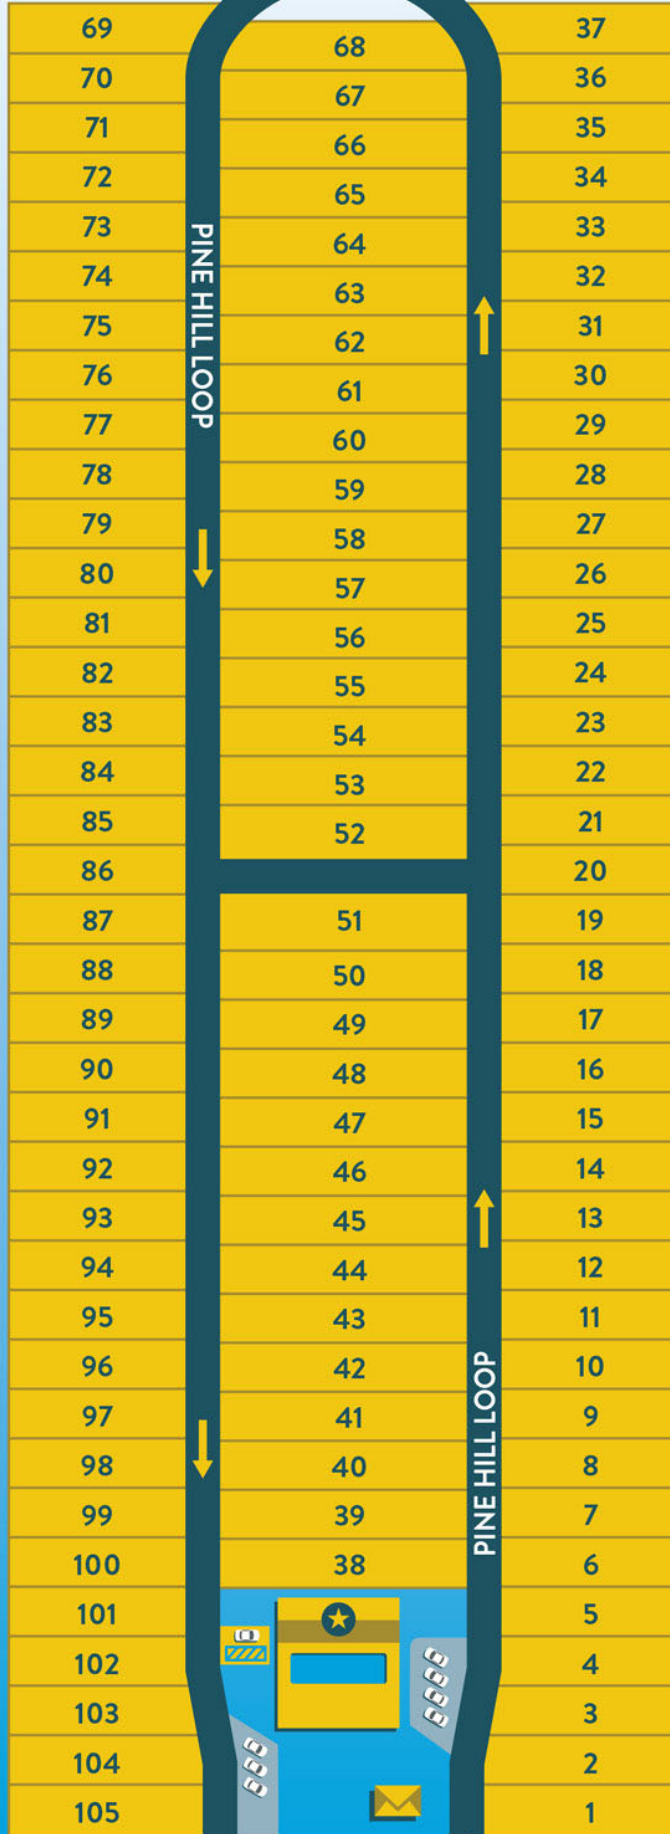

- Heated Pool
- Pool Deck
- BBQ Grill

Mail

Dog Park

Handicap Parking

SPEED
LIMIT
15

ENTRANCE

N SOCRUM LOOP RD